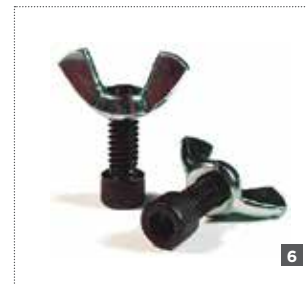

1. **6**
   BAT PINS
   Attach easily to wheel head. Holds bats firmly in place while throwing.
   #BP