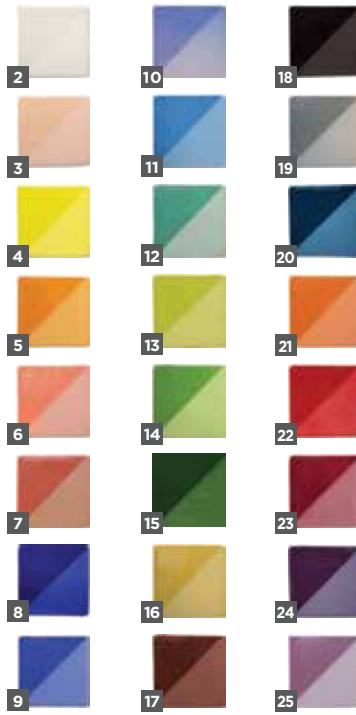

CERAMICS

Speedball.

Artista™
Potter's Wheel

Clay
Boss™
by Speedball

GLAZES / UNDERGLAZES

SPEEDBALL® UNDERGLAZES

Ideal for a detailed painting, sgraffito decoration, watercolor effects, free brush painting, and mishima decoration, these opaque underglazes will not move or bleed. Originally designed to perform in a wide firing range, Cone 06-6, these Underglazes can be successfully fired at Cone 10. The Underglaze color palette consists of 24 liquid colors, including brilliant reds and oranges, and fire true. All colors are dinnerware safe when used and fired as directed. All colors are lead-free. *Swatches depict color with and without clear glaze shine.*

1 SPEEDBALL® UNDERGLAZES SCHOOL PACK

Includes (6) Pint Jars: White, Yellow, Royal Blue, Black Orange, Red.

#001079

SPEEDBALL® UNDERGLAZE DELUXE SCHOOL PACK

Includes (12) Pint Jars: White, Yellow, Pink, Royal Blue, Sky Blue, Medium Green, Brown, Black, Grey, Orange, Red, Purple.

#001080

COLORS SHOWN ARE APPROXIMATE

	2 OZ	PINT	
2	#001000	#001050	White
3	#001001	#001051	Cream
4	#001002	#001052	Yellow
5	#001003	#001053	Yellow/Orange
6	#001004	#001054	Melon
7	#001005	#001055	Pink
8	#001006	#001056	Royal Blue
9	#001007	#001057	Medium Blue
10	#001008	#001058	Sky Blue
11	#001009	#001059	Turquoise
12	#001010	#001060	Aqua
13	#001011	#001061	Chartreuse
14	#001012	#001062	Medium Green
15	#001013	#001063	Pine
16	#001014	#001064	Tan
17	#001015	#001065	Brown
18	#001016	#001066	Black
19	#001017	#001067	Gray
20	#001018	#001068	Sea Blue
21	#001019	#001069	Orange
22	#001020	#001070	Red
23	#001021	#001071	Burgundy
24	#001022	#001072	Purple
25	#001023	#001073	Violet

SPEEDBALL® UNDERGLAZE SAMPLER PACK

White, Yellow, Pink, Royal Blue, Sky Blue, Medium Green, Brown, Black, Grey, Orange, Red, Purple.

#001085

SPEEDBALL® UNDERGLAZE 24-PACK

Featuring all (24) colors in the Underglaze line, the Speedball Underglaze 24-pack is offered at a value price!